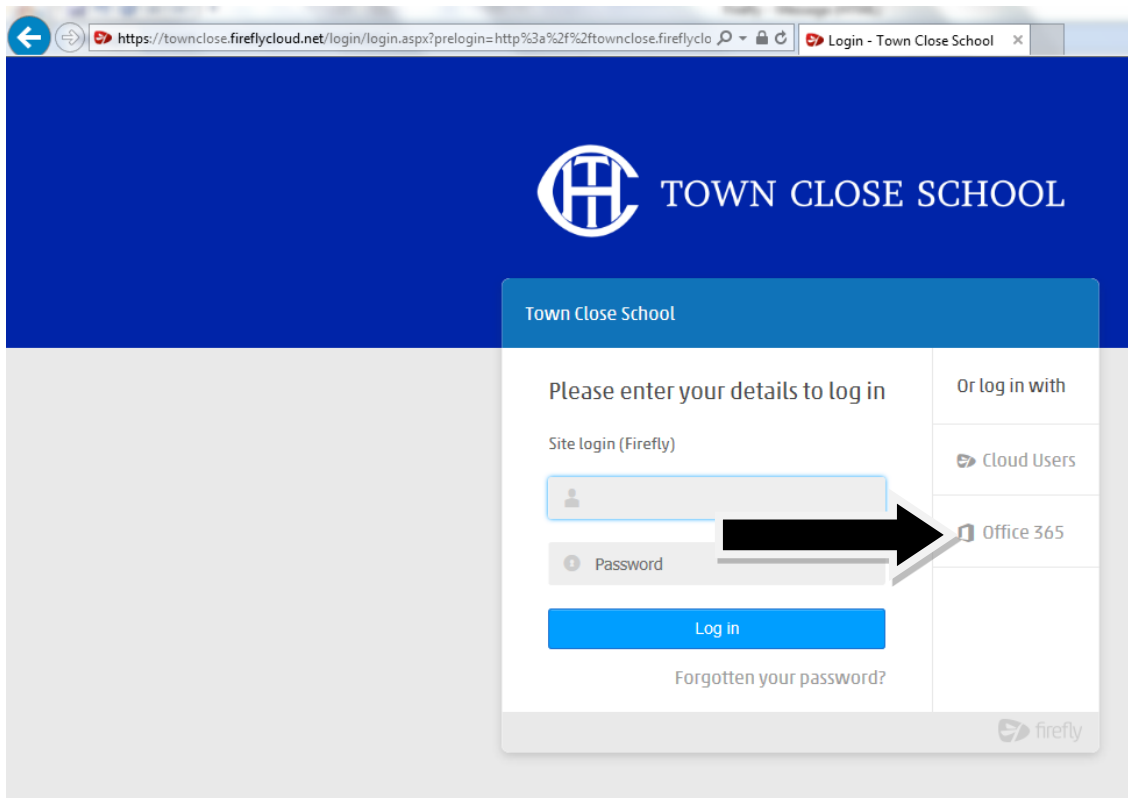

Select the Office 365 login option

Your child will enter their new format email address: username@townclose.com and click on password and you will be redirected to this page: The format is 16hughest@townclose.com