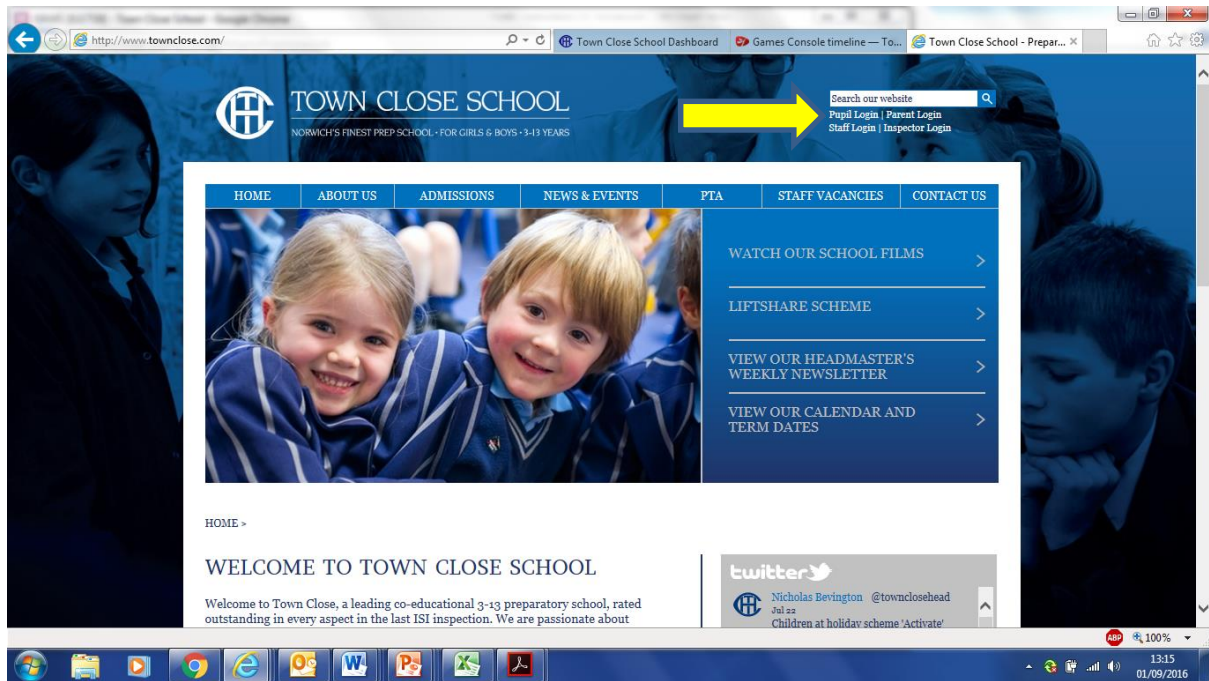

Logging on to Firefly from home

Open a browser and go to www.townclose.com

Click on Pupil Login which will take you to the Firefly sign in page

Or you can use the direct link which is townclose.fireflycloud.net