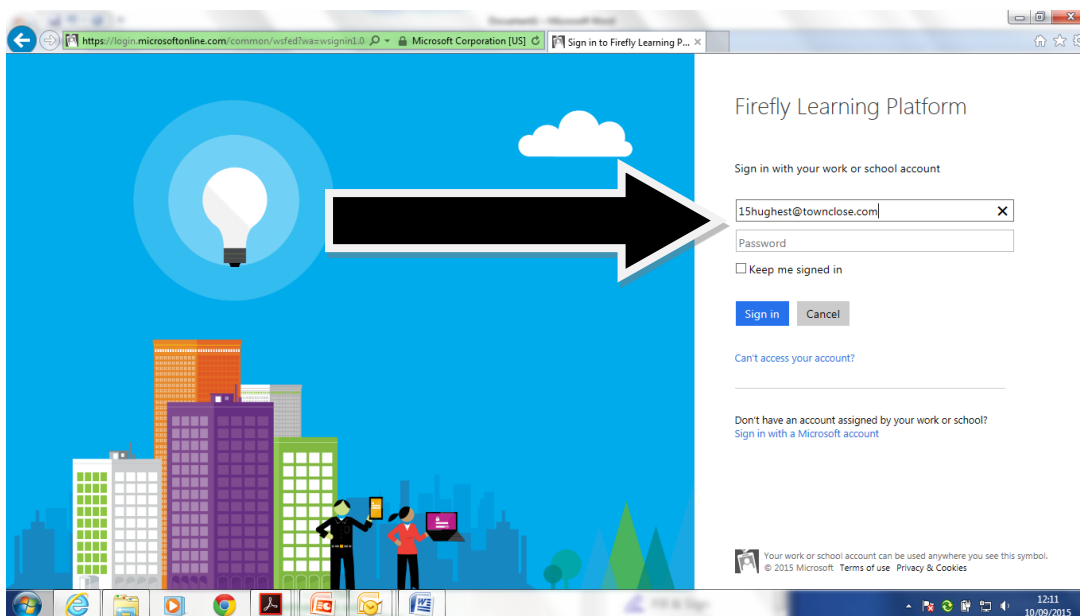

Logging on to Firefly from home

Open a browser and go to www.townclose.com

Click on Pupil Login which will take you to the Firefly sign in page

Or you can use the direct link which is townclose.fireflycloud.net

Select the Office 365 login option

Your child will enter their new format email address: username@townclose.com and click on password and you will be redirected to this page: The format is 16hughest@townclose.com