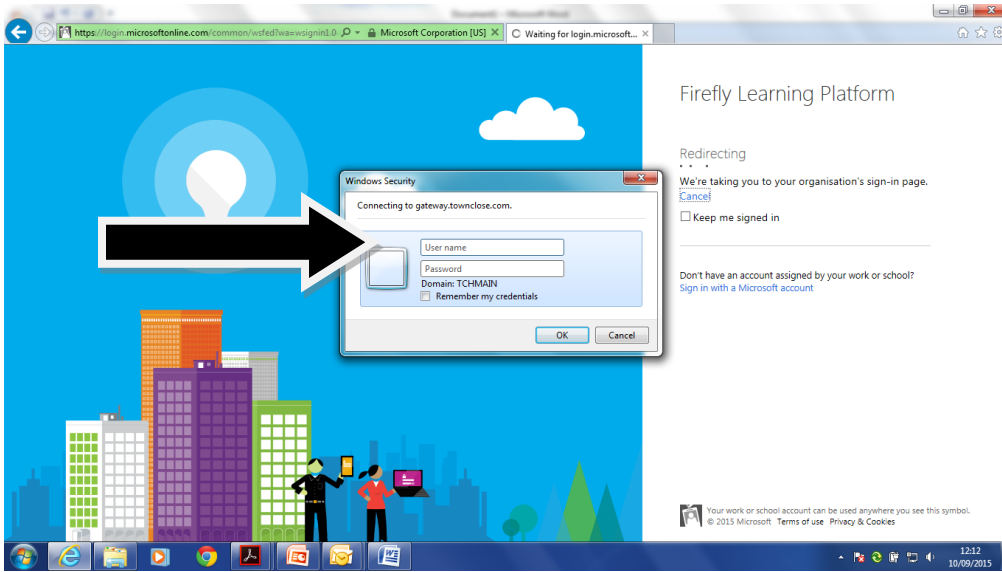

Logging on to Firefly from home

Open a browser and go to www.townclose.com

Click on Pupil Login which will take you to the Firefly sign in page

Or you can use the direct link which is townclose.fireflycloud.net

Select the Office 365 login option

Your child will enter their new format email address: username@townclose.com and click on password and you will be redirected to this page: The format is 16hughest@townclose.com