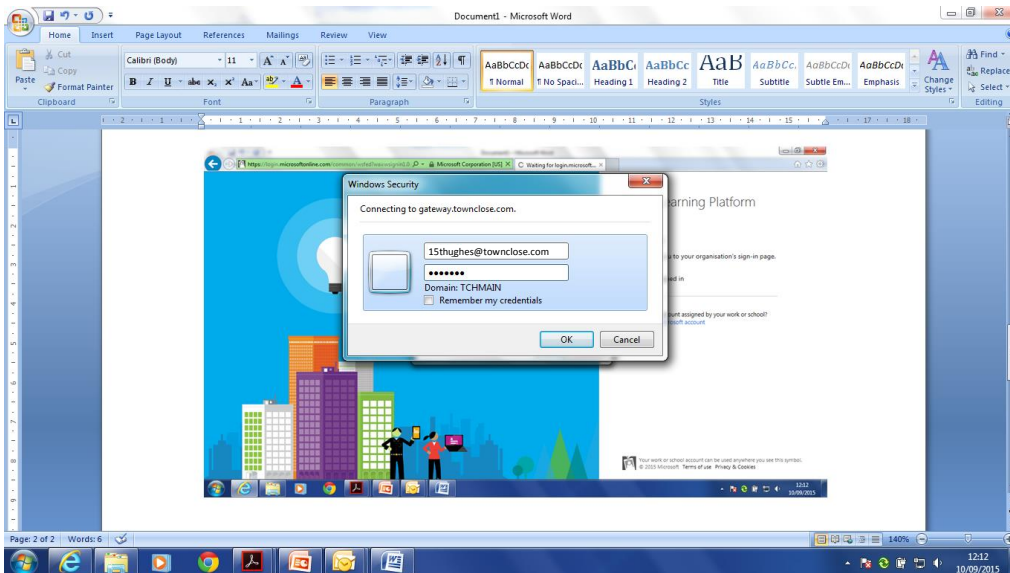

Your child will enter their usual email address and password. Eg 16 hughest@townclose.com and password