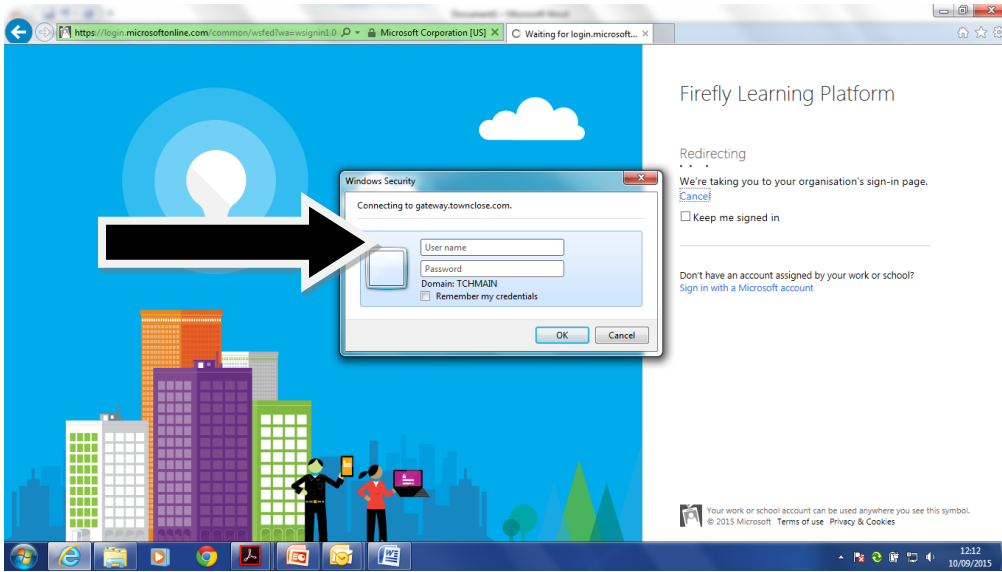

Logging on to Firefly

Open townclose.fireflycloud.net in your browser

Select the Office 365 login option

Your child will enter their new format email address: username@townclose.com and click on password and you will be redirected to this page:

Your child will enter their usual username and password.