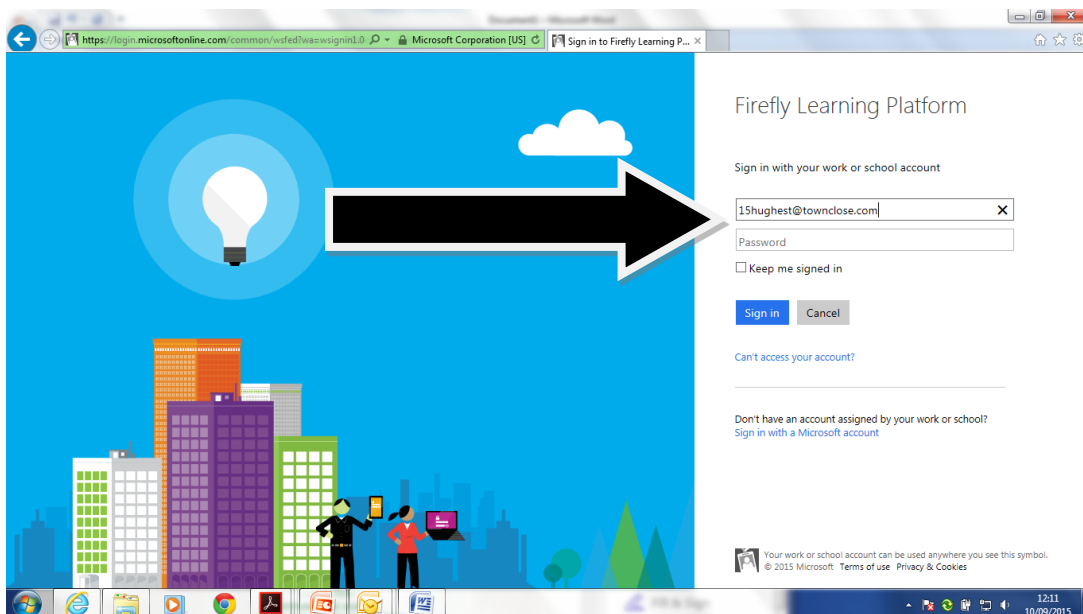

Logging on to Firefly

Open townclose.fireflycloud.net in your browser

Select the Office 365 login option

Your child will enter their new format email address: username@townclose.com and click on password and you will be redirected to this page:

Your child will enter their usual username and password.