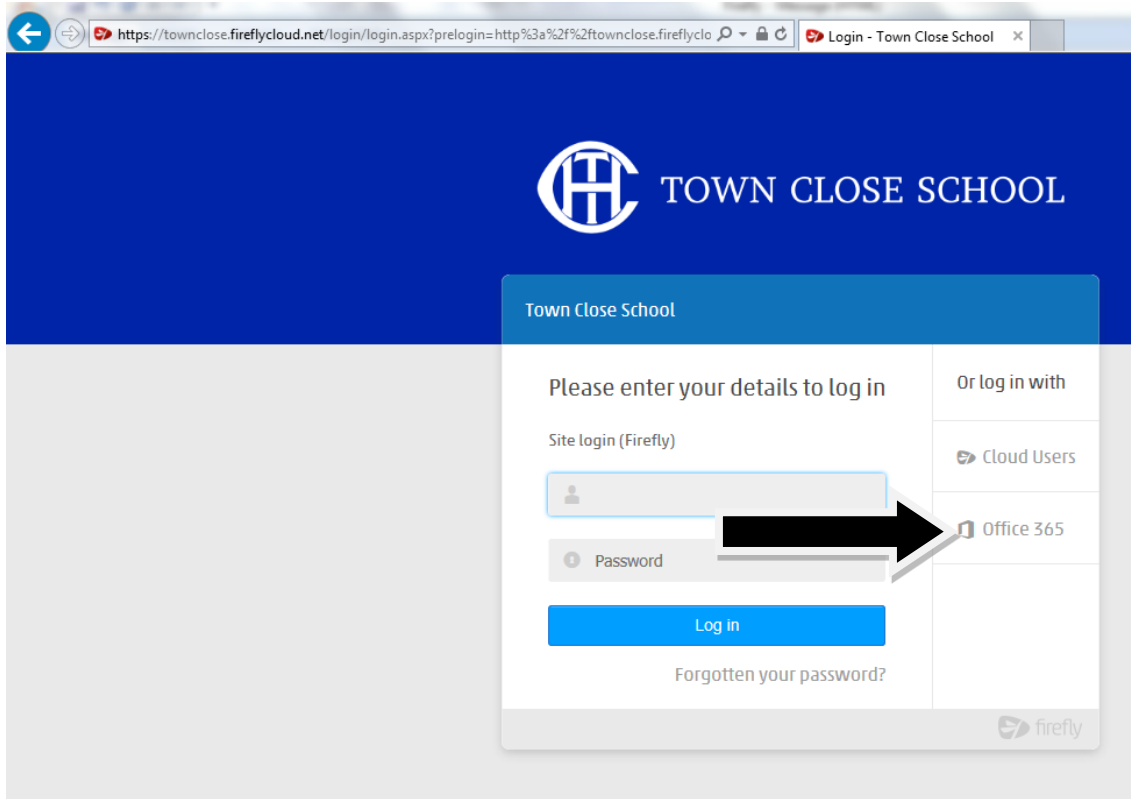

Logging on to Firefly

Open townclose.fireflycloud.net in your browser

Select the Office 365 login option

Your child will enter their new format email address: username@townclose.com and click on password and you will be redirected to this page: