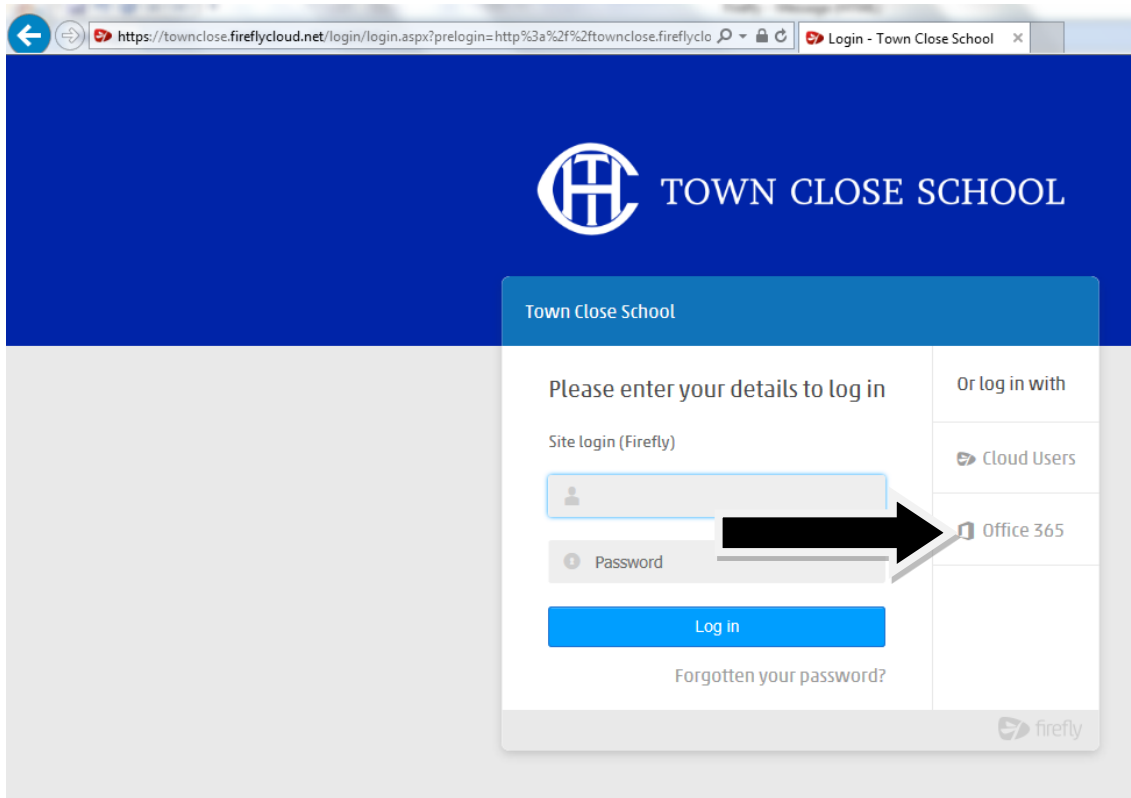

Select the Office 365 login option

Your child will enter their new format email address: username@townclose.com and click on password and you will be redirected to this page: The format is 16hughest@townclose.com