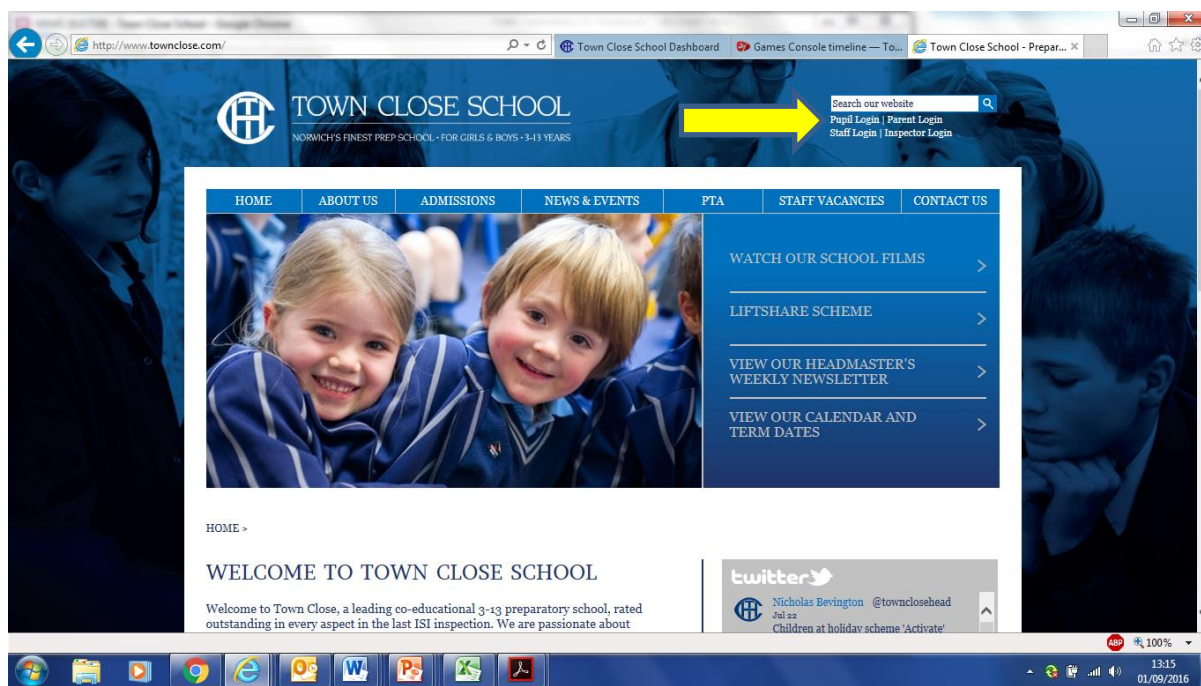

Logging on to Firefly from home

Open a browser and go to www.townclose.com

Click on Pupil Login which will take you to the Firefly sign in page

Or you can use the direct link which is townclose.fireflycloud.net