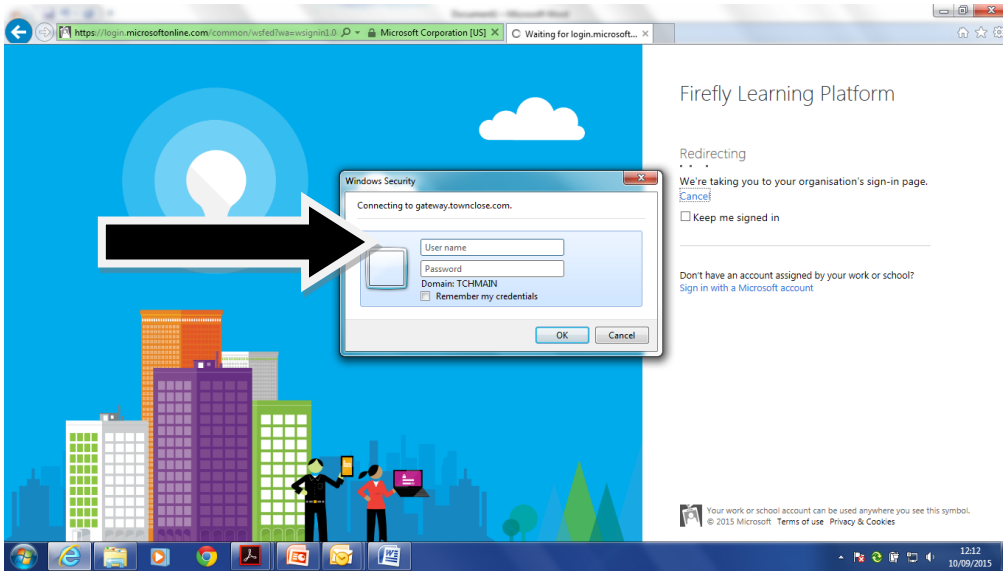

Logging on to Firefly from home

Open a browser and go to www.townclose.com

Click on Pupil Login which will take you to the Firefly sign in page

Or you can use the direct link which is townclose.fireflycloud.net

Select the Office 365 login option

Your child will enter their new format email address: username@townclose.com and click on password and you will be redirected to this page: The format is 16hughest@townclose.com