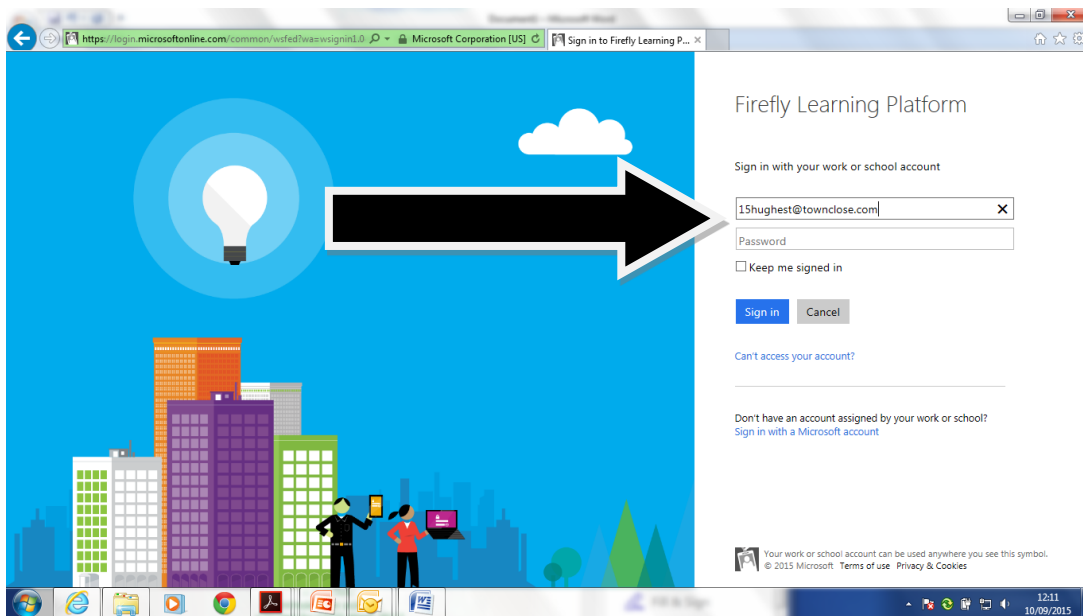

Your child will enter their new format email address: username@townclose.com and click on password and you will be redirected to this page: The format is 16hughest@townclose.com