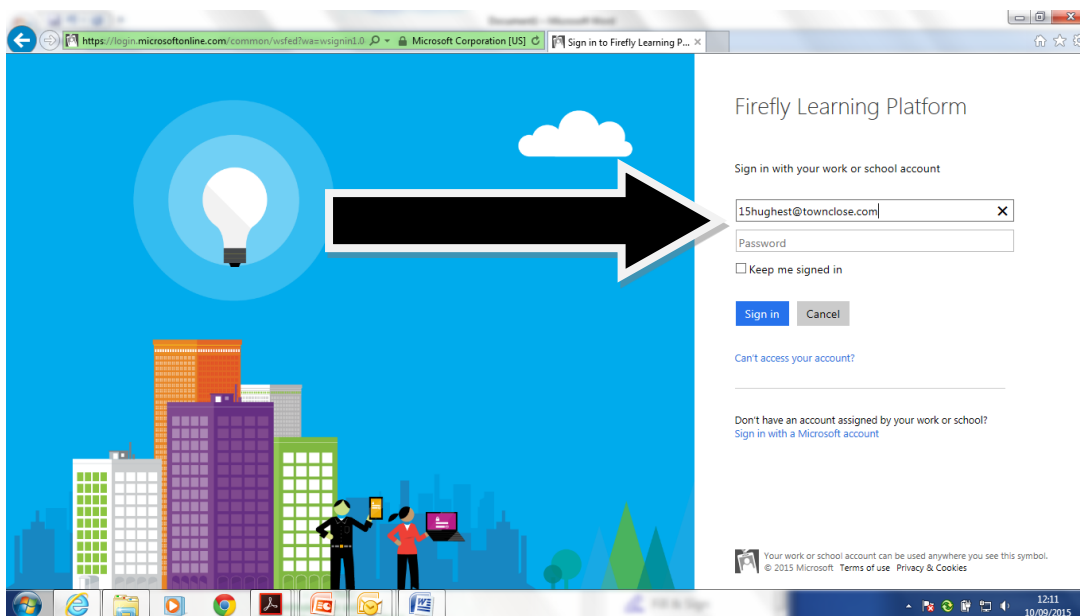

Logging on to Firefly from home

Open a browser and go to [www.townclose.com](http://www.townclose.com)

Click on Pupil Login which will take you to the Firefly sign in page

Or you can use the direct link which is [townclose.fireflycloud.net](http://townclose.fireflycloud.net)

Select the Office 365 login option

Your child will enter their new format email address: [username@townclose.com](mailto:username@townclose.com) and click on password and you will be redirected to this page: The format is 16hughest@townclose.com