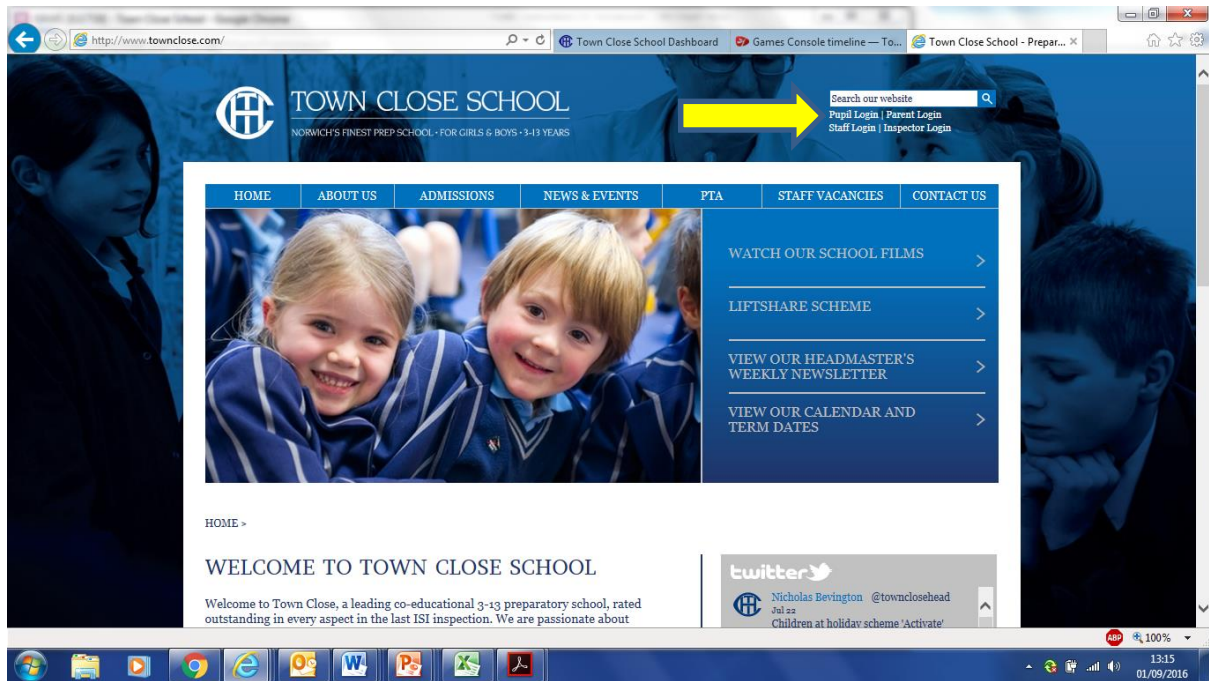

Logging on to Firefly from home

Open a browser and go to [www.townclose.com](http://www.townclose.com)

Click on Pupil Login which will take you to the Firefly sign in page

Or you can use the direct link which is [townclose.fireflycloud.net](http://townclose.fireflycloud.net)