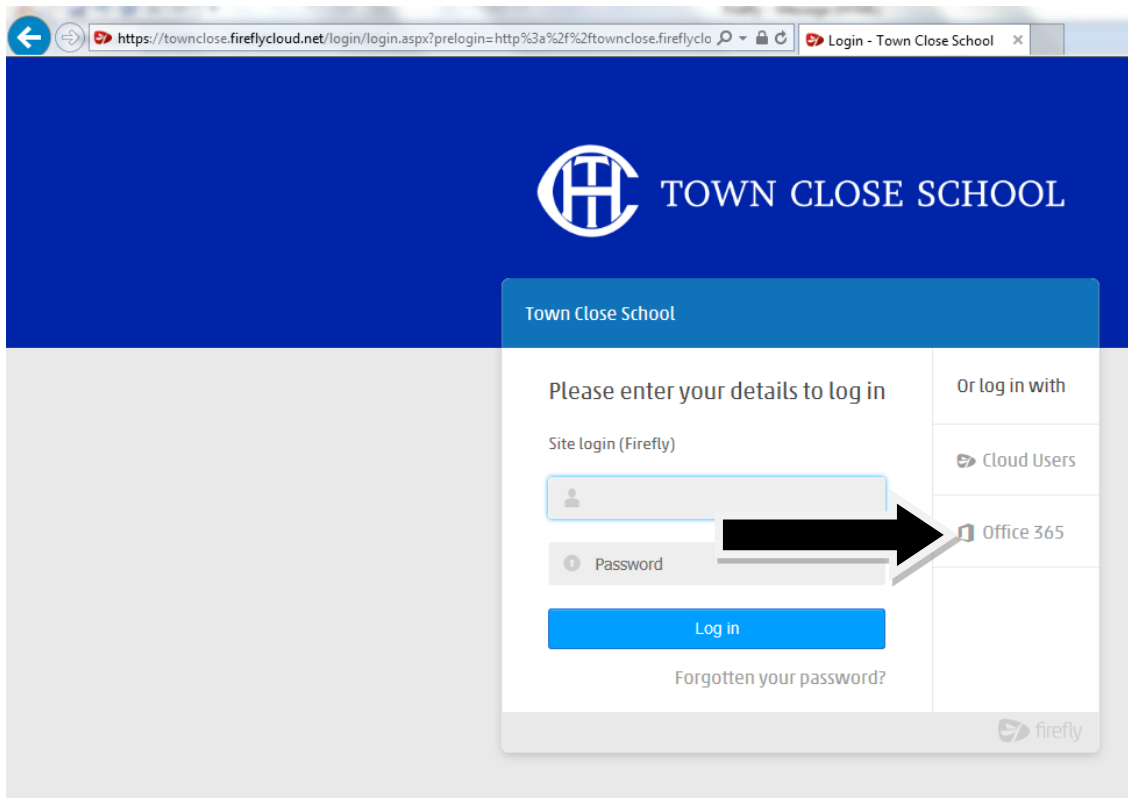

Select the Office 365 login option

Your child will enter their new format email address: [username@townclose.com](mailto:username@townclose.com) and click on password and you will be redirected to this page: The format is 16hughest@townclose.com