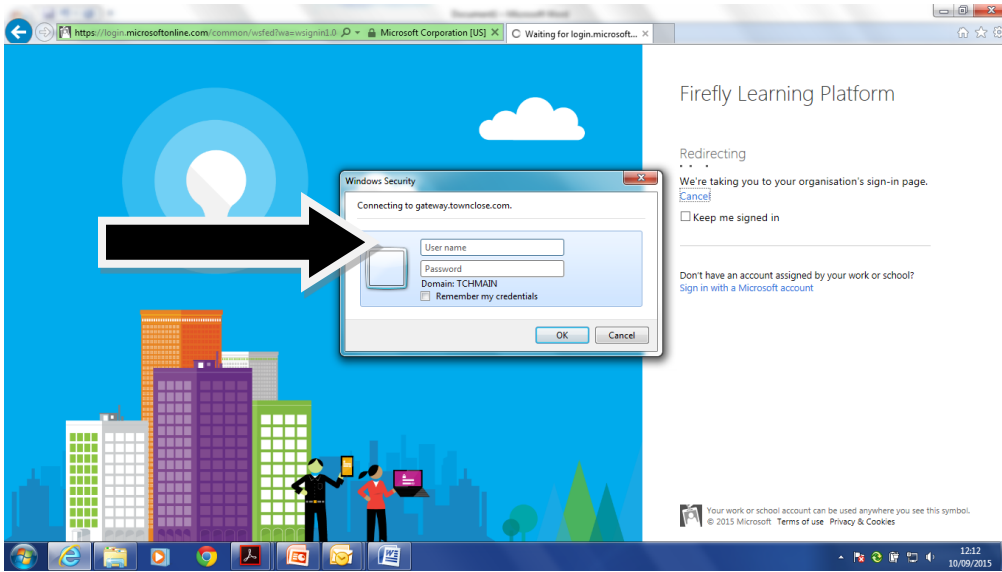

Logging on to Firefly from home

Open a browser and go to [www.townclose.com](http://www.townclose.com)

Click on Pupil Login which will take you to the Firefly sign in page

Or you can use the direct link which is [townclose.fireflycloud.net](http://townclose.fireflycloud.net)

Select the Office 365 login option

Your child will enter their new format email address: [username@townclose.com](mailto:username@townclose.com) and click on password and you will be redirected to this page: The format is 16hughest@townclose.com